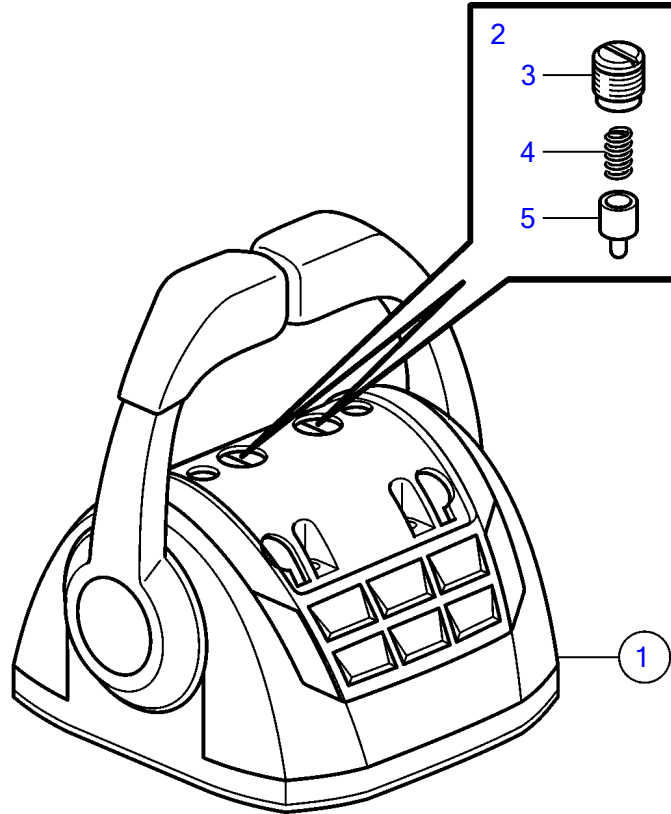

D4-180I-E, D4-225I-E, D4-260D-E, D4-260I-E, D4-300D-E, D4-300I-E

D4-180I-E, D4-225I-E, D4-260D-E, D4-260I-E, D4-300D-E, D4-300I-E

REF	PART NO.	QTY	DESCRIPTION	NOTES
1	21275313	1	Control lever	
	3586259	2	Software	Vodia-programming. This p/n can not be ordered, but will be used for invoicing.
	3586261	2	Software	Warehouse programming. This p/n can not be ordered, but will be used for invoicing.
2	21526920	1	• Spare parts kit, position sensor	
3		1	• • Tensioner	M14
4		1	• • Spring	
5		1	• • Pin	
6	21526948	1	• Kit, mounting bracket	
7	995042	4	• • Hex. socket screw	
8	994821	4	• • Hex. socket screw	
9	(21461704)	1	• • Bracket	Obsolete part
10		1	• • Gasket	
11	940275	4	• • Washer	
12	984456	4	• • Lock nut	
13	21527169	1	• Kit, plastic parts	
14	(21461681)	1	• • Cover	Obsolete part
15		2	• • Handle	
16		2	• • Hub cap	
17	21461675	1	Cable holder	