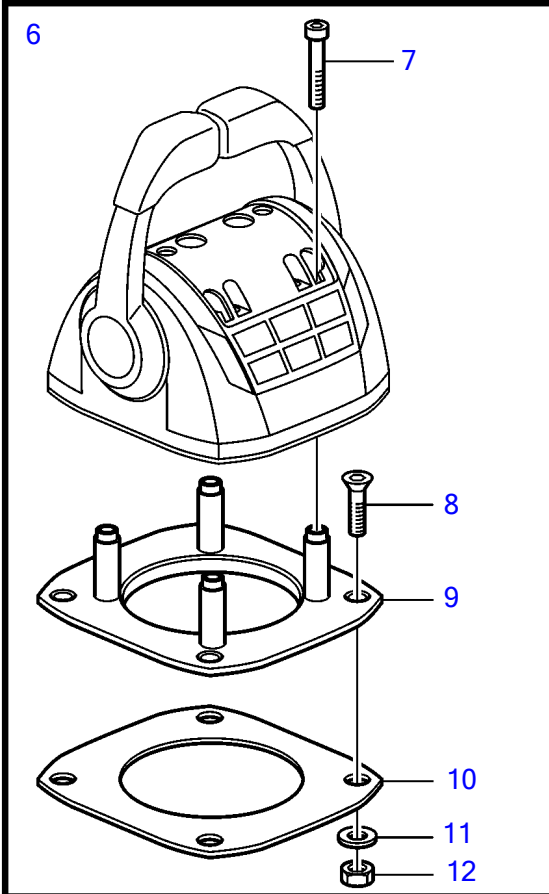

D4-180I-E, D4-225I-E, D4-260D-E, D4-260I-E, D4-300D-E, D4-300I-E

D4-180I-E, D4-225I-E, D4-260D-E, D4-260I-E, D4-300D-E, D4-300I-E

REF	PART NO.	QTY	DESCRIPTION	NOTES
1	21275313	1	Control lever	
	3586259	2	Software	Vodia-programming. This p/n can not be ordered, but will be used for invoicing.
	3586261	2	Software	Warehouse programming. This p/n can not be ordered, but will be used for invoicing.
2	21526920	1	• Spare parts kit, position sensor	
3		1	• • Tensioner	M14
4		1	• • Spring	
5		1	• • Pin	
6	21526948	1	• Kit, mounting bracket	
7	995042	4	• • Hex. socket screw	
8	994821	4	• • Hex. socket screw	
9	(21461704)	1	• • Bracket	Obsolete part
10		1	• • Gasket	
11	940275	4	• • Washer	
12	984456	4	• • Lock nut	
13	21527169	1	• Kit, plastic parts	
14	(21461681)	1	• • Cover	Obsolete part
15		2	• • Handle	
16		2	• • Hub cap	
17	21461675	1	Cable holder	