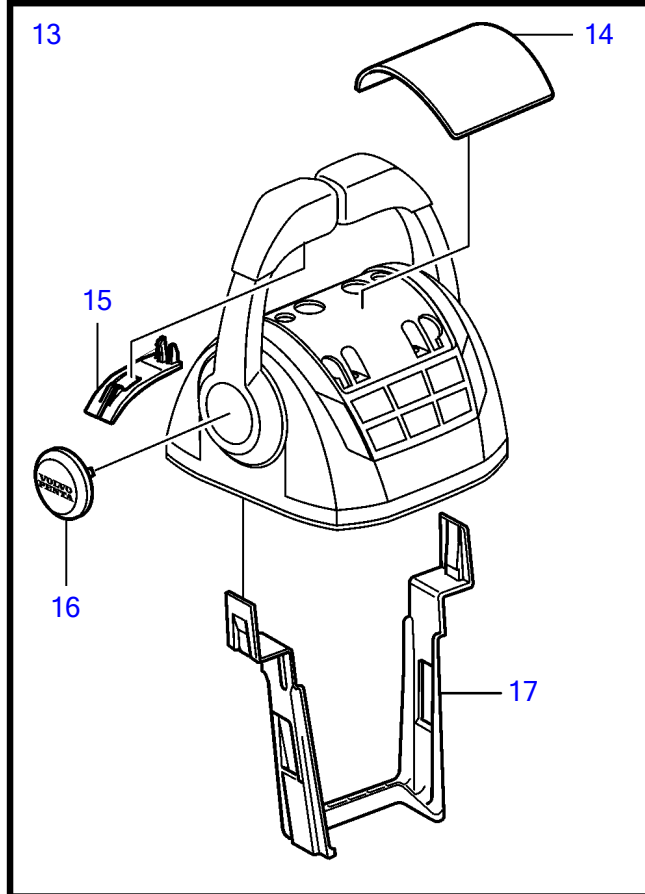

D4-180I-E, D4-225I-E, D4-260D-E, D4-260I-E, D4-300D-E, D4-300I-E

D4-180I-E, D4-225I-E, D4-260D-E, D4-260I-E, D4-300D-E, D4-300I-E

REF	PART NO.	QTY	DESCRIPTION	NOTES
1	21275313	1	Control lever	
	3586259	2	Software	Vodia-programming. This p/n can not be ordered, but will be used for invoicing.
	3586261	2	Software	Warehouse programming. This p/n can not be ordered, but will be used for invoicing.
2	21526920	1	• Spare parts kit, position sensor	
3		1	• • Tensioner	M14
4		1	• • Spring	
5		1	• • Pin	
6	21526948	1	• Kit, mounting bracket	
7	995042	4	• • Hex. socket screw	
8	994821	4	• • Hex. socket screw	
9	(21461704)	1	• • Bracket	Obsolete part
10		1	• • Gasket	
11	940275	4	• • Washer	
12	984456	4	• • Lock nut	
13	21527169	1	• Kit, plastic parts	
14	(21461681)	1	• • Cover	Obsolete part
15		2	• • Handle	
16		2	• • Hub cap	
17	21461675	1	Cable holder	